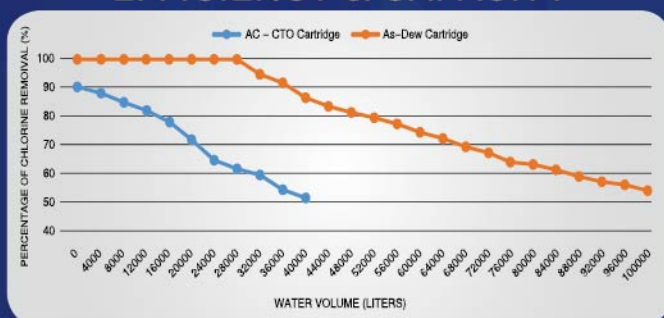

"You're not sick; you're thirsty. Don't treat thirst with medication."

Dr. F. Batmanghelidj

Not all water filter cartridges are the same

Outer : 3µm antimicrobial PP filter - traps dirt, rust, silt and other sediments to prolong usage of filter, reduce waste

Middle : Activated Carbon pressed non-woven sheets, no chemical glue used (no leaching), adsorbs chlorine, lead, pesticides, herbicides & eliminate odour and bad taste

Inner : 0.5µm antimicrobial PP filter - stops parasitic protozoan cysts such as giardiasis, cryptosporidium and bacteria

EFFICIENCY & CAPACITY

ANTIMICROBIAL FUNCTION

Flexible System

Options to suit space, budget and water quality

UNDER SINK

COUNTER TOP

SINGLE

DUAL