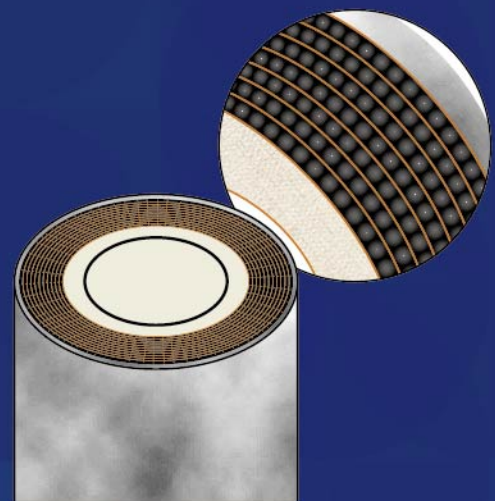

"You're not sick; you're thirsty. Don't treat thirst with medication."

Dr. F. Batmanghelidj

Not all water filter cartridges are the same

Outer : 3µm antimicrobial PP filter - traps dirt, rust, silt and other sediments to prolong usage of filter, reduce waste

Middle : Activated Carbon pressed non-woven sheets, no chemical glue used (no leaching), adsorbs chlorine, lead, pesticides, herbicides & eliminate odour and bad taste

Inner : 0.5µm antimicrobial PP filter - stops parasitic protozoan cysts such as giardiasis, cryptosporidium and bacteria

EFFICIENCY & CAPACITY

ANTIMICROBIAL FUNCTION

Flexible System

Options to suit space, budget and water quality

UNDER SINK

COUNTER TOP

SINGLE

DUAL

TRIPLE

Clean & Easy

- ✓ Twist and Lock - leak proof cartridge
- ✓ No more messy water during filter change
- ✓ No more dirt built up in cartridge housing
- ✓ Fast, safe, hygienic
- ✓ Clean, fresh and tasty water all the time