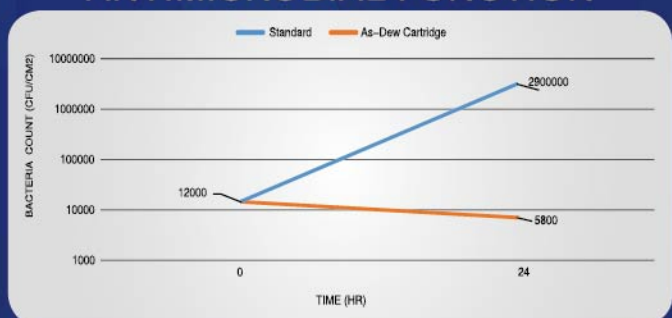

ANTIMICROBIAL FUNCTION